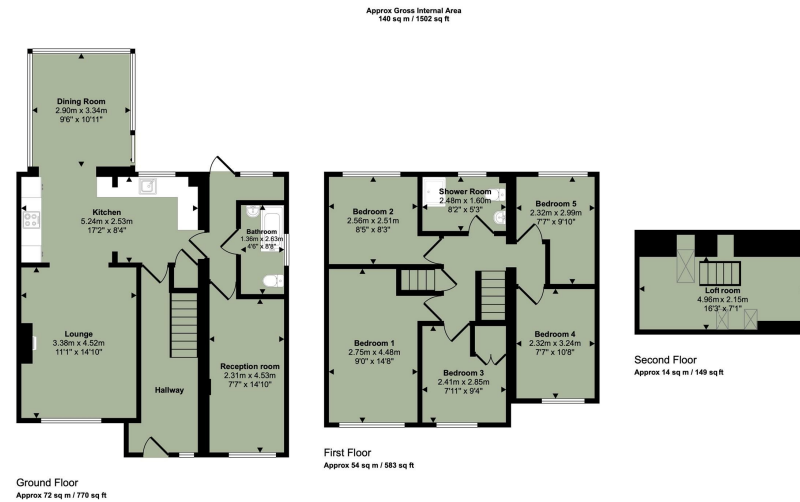

Council Tax Band E
EPC Rating

Cyncoed
Cardiff
CF23 6SZ
02921 051927
sales@sheppardandbear.com